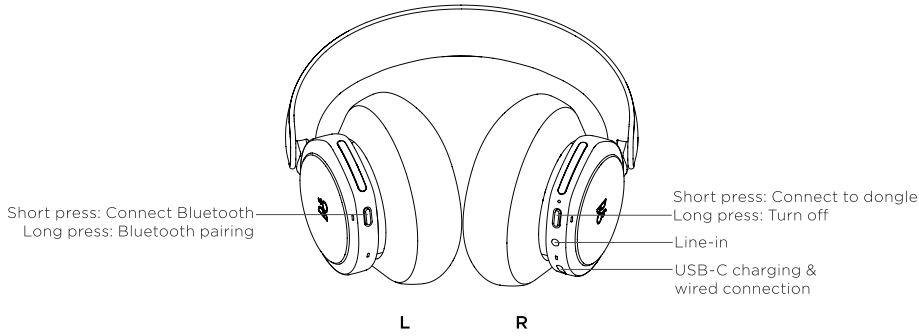

QUICK START GUIDE