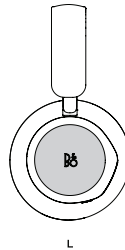

GAMING

Equalizer

•• Double press