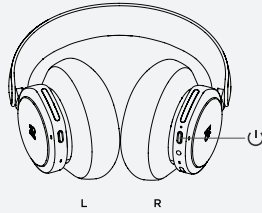

QUICK START GUIDE

I.
INSERT DONGLE IN GAMING DEVICE

II.
TURN ON YOUR NEW BEOPLAY PORTAL

III.
SET UP IN THE BANG & OLUFSEN APP

IV.
READY TO PLAY

BANG & OLUFSEN APP

Product settings and feature updates

Game settings

•• Double press

Mute

•• Double press

BLUETOOTH

Play/ Pause

•• Double press

Next track

•• Double press