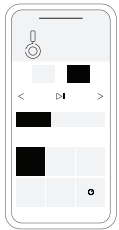

QUICK START GUIDE

I.
INSERT DONGLE IN GAMING DEVICE

II.
TURN ON YOUR NEW BEOPLAY PORTAL

III.
SET UP IN THE BANG & OLUFSEN APP

IV.
READY TO PLAY

BANG & OLUFSEN APP

Product settings and feature updates

Game settings