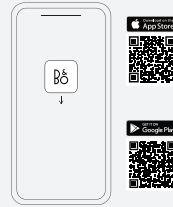

QUICK START GUIDE

I.
INSERT DONGLE IN GAMING DEVICE

II.
TURN ON YOUR NEW BEOPLAY PORTAL

III.
SET UP IN THE BANG & OLUFSEN APP

IV.
READY TO PLAY

BANG & OLUFSEN APP

Product settings and feature updates

Game settings