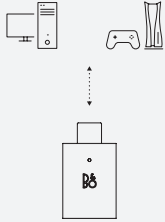

QUICK START GUIDE

I.
INSERT DONGLE IN GAMING DEVICE

II.
TURN ON YOUR NEW BEOPLAY PORTAL

III.
SET UP IN THE BANG & OLUFSEN APP

IV.
READY TO PLAY

BANG & OLUFSEN APP

Product settings and feature updates

Game settings