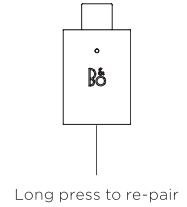

QUICK START GUIDE