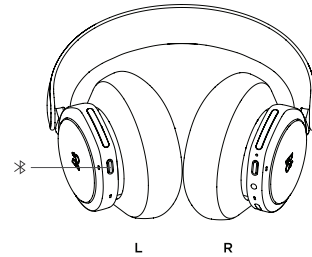

BLUETOOTH CONNECTION