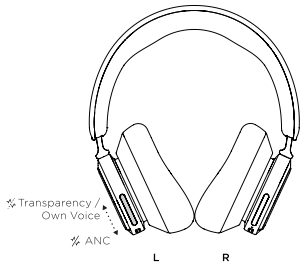

Custom Equalizer

BLUETOOTH CONNECTION

QUICK START GUIDE

GENERAL

Active Noise Cancellation, Transparency or Own Voice
Swipe

Volume
Swipe

GAMING

Equalizer

•• Double press

Mute

•• Double press

BLUETOOTH

Play/ Pause

•• Double press

Next track

•• Double press